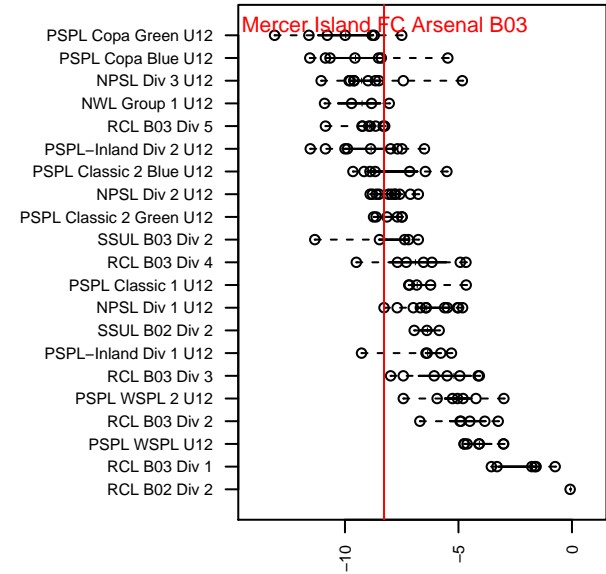

# Mercer Island FC Arsenal B03

Mercer Island FC  
 Mercer Island, WA  
 B03 total strength=422  
 attack=0.33 defense=0.22  
 fall league = NPSL Div 1 U12  
 notes= Rigby 2014-5

alt names used:  
 Mercer Island FC Arsenal  
 MERCER ISLAND SELECT ARSENAL 03 (WA  
 MERCER ISLAND FC SELECT ARSENAL ()  
 MIFC Arsenal '03 071/Rigby  
 MIFC Arsenal 03 071/Rigby

Venues played:  
 2015 Starfire Spring Classic BU12  
 2015 Nike Crossfire Challenge Gold Group U12  
 2015 Bigfoot Group B U12  
 2015 NPSL Division 1 U12  
 2015 Founders Cup B03

**Mercer Island FC Arsenal B03**  
 Dots are actual minus expected GF (blue circles) and GA (red triangles).  
 Blue line is smoothed change in attack strength. Red is smoothed change in defense strength.

**attack and defense variance (black dot)  
relative to other teams  
and top 10 in region**

**attack and defense rating  
relative to others at age  
and all opponents in last 13 months**

**Performance relative to 13 month average**