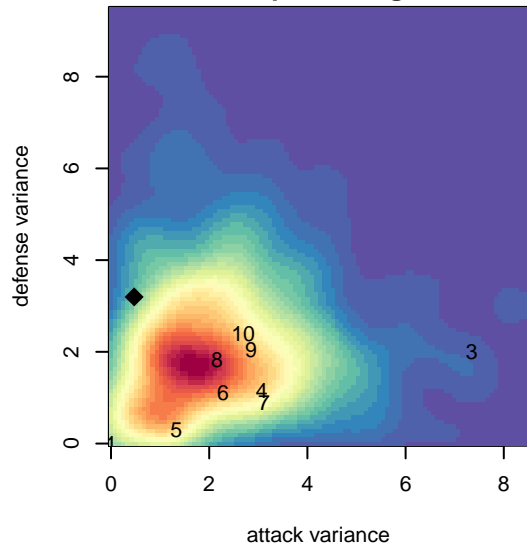

# Mercer Island FC Arsenal B03

Mercer Island FC  
 Mercer Island, WA  
 B03 total strength=422  
 attack=0.33 defense=0.22  
 fall league = NPSL Div 1 U12  
 notes= Rigby 2014-5

alt names used:  
 Mercer Island FC Arsenal  
 MERCER ISLAND SELECT ARSENAL 03 (WA  
 MERCER ISLAND FC SELECT ARSENAL ()  
 MIFC Arsenal '03 071/Rigby  
 MIFC Arsenal 03 071/Rigby

Venues played:  
 2015 Starfire Spring Classic BU12  
 2015 Nike Crossfire Challenge Gold Group U12  
 2015 Bigfoot Group B U12  
 2015 NPSL Division 1 U12  
 2015 Founders Cup B03

**Mercer Island FC Arsenal B03**  
 Dots are actual minus expected GF (blue circles) and GA (red triangles).  
 Blue line is smoothed change in attack strength. Red is smoothed change in defense strength.

**attack and defense variance (black dot)  
relative to other teams  
and top 10 in region**

**attack and defense rating  
relative to others at age  
and all opponents in last 13 months**

**Performance relative to 13 month average**